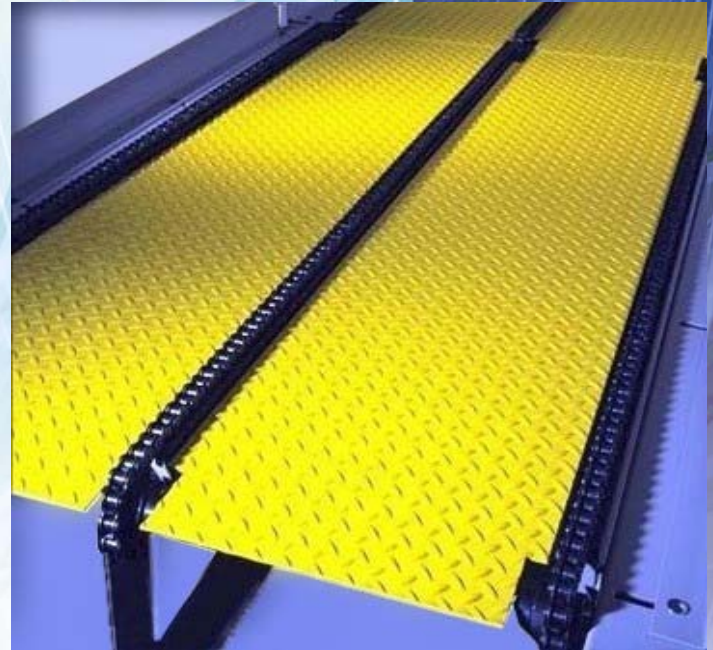

Advanced Manufacturing Technology

AMT - Performance - Service - Value

Pallet Conveyor

- Two, three, four or five strand drag chain conveyor
- Custom designs for your application and layout
- Turn key systems with controls installed by AMT
- Maintenance-free ramp style right angle transfers
- Automatic truck loading and unloading systems
- Engineered additions to existing conveying systems
- Enclosed drives for all conveyor styles
- Transfer carts
- Strapping turntable conveyor